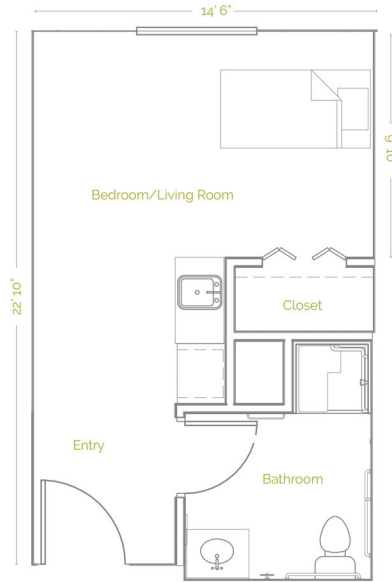

first & main™

FLOOR PLANS

STUDIO

1 BEDROOM

2 BEDROOM

All square footages are approximate

First & Main Lewis Center
8875 Green Meadows Drive N
Lewis Center, OH 43035
740-513-2270
www.FirstAndMainLewisCenter.com
ALF ID #2770R