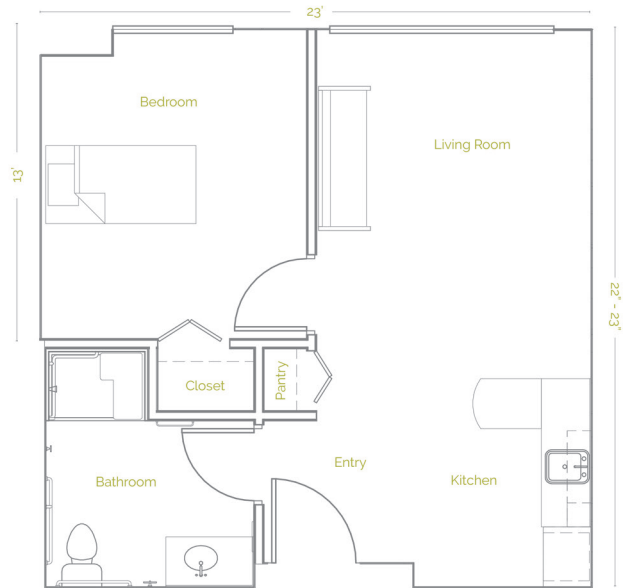

first & main™

FLOOR PLANS

STUDIO

1 BEDROOM

2 BEDROOM

All square footages are approximate

First & Main Lewis Center
8875 Green Meadows Drive N
Lewis Center, OH 43035
740-513-2270
www.FirstAndMainLewisCenter.com
ALF ID #2770R